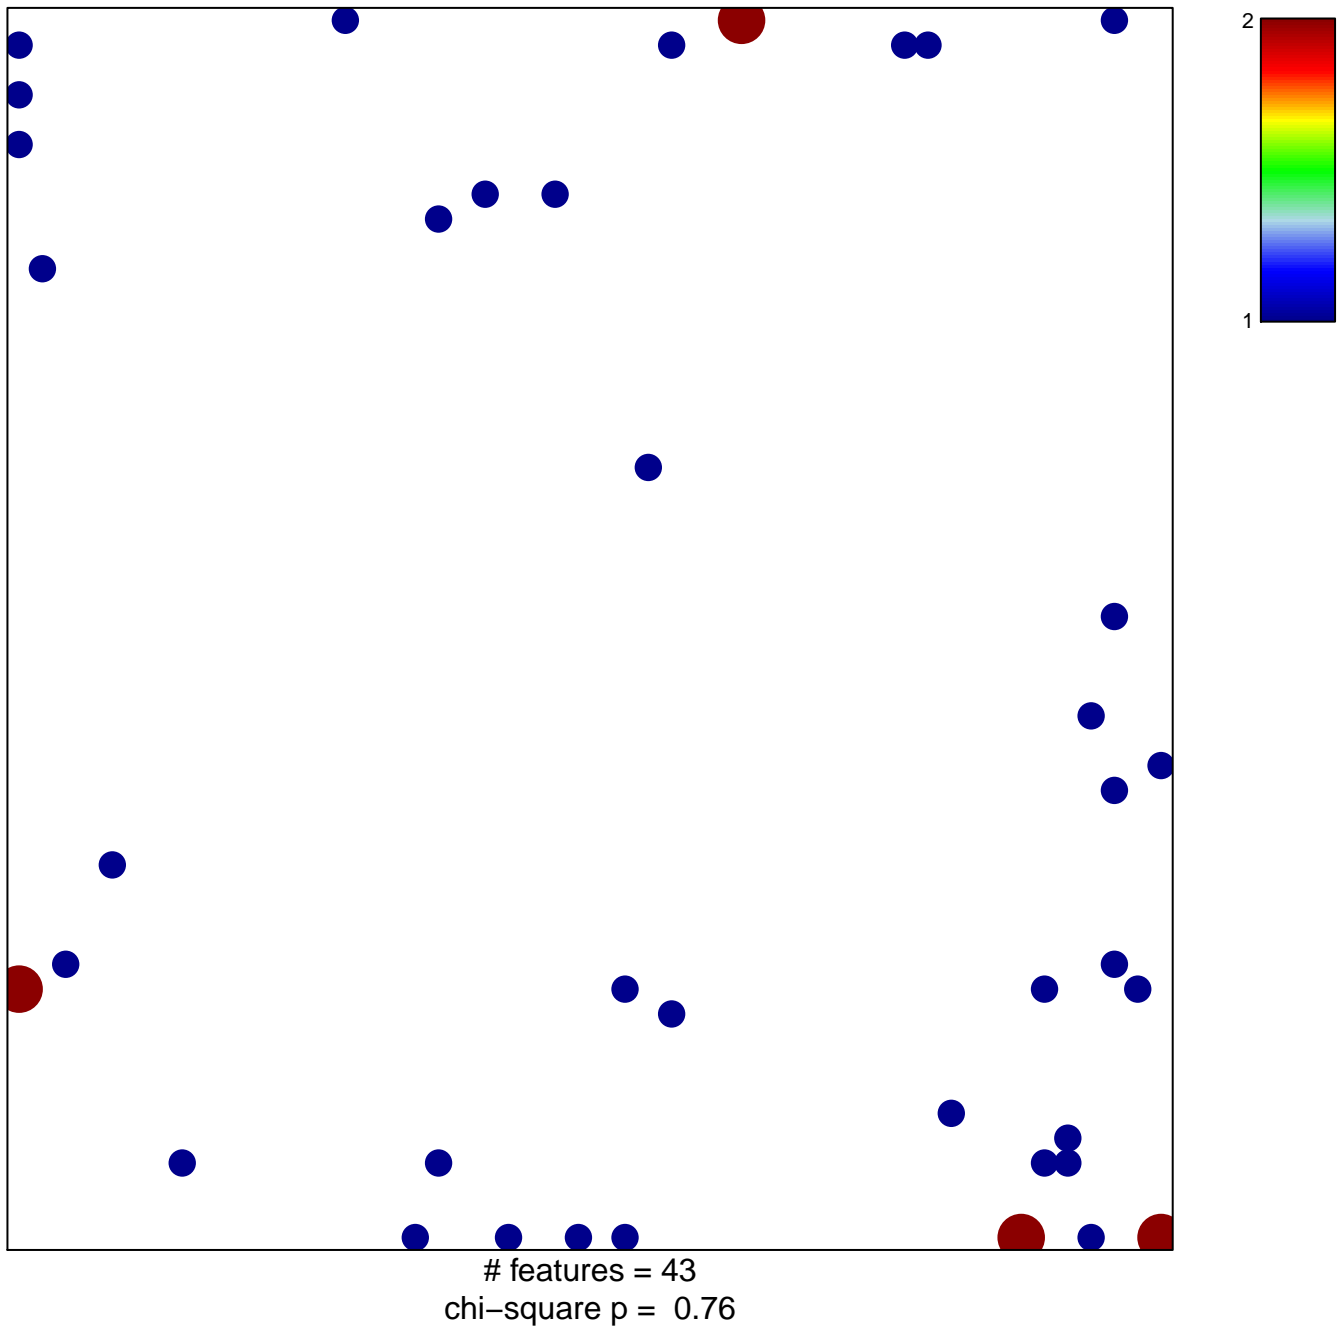

AMIT_EGF_RESPONSE_60_HELA

AMIT_EGF_RESPONSE_60_HELA

features = 43 , max = 2